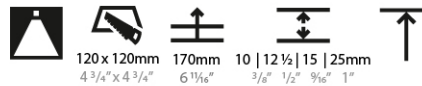

PHYSICAL

Shape: Square
Diameter (mm): 95
Diameter (in): 3 3/4
Length (mm): 106
Length (in): 4 3/16
Width (mm): 106
Width (in): 4 3/16
Depth (mm): 150
Depth (in): 5 7/8

Ceiling Thickness (mm): 10 / 12.5 / 15 / 25
Ceiling Thickness (in): 3/8 or 1/2 or 9/16 or 1

Min. Recessing Depth (mm): 170
Min. Recessing Depth (in): 6 11/16
Light Distribution: Downlight

Weight (kg): 0.705
Weight (lbs): 1.55

Fixture Finish: SSR / BKV / CWI / CRY / HAB / UFT / ITA / RUA / FTG / MYG / LOD / PUS / FRO / FUP / KIA / POP / BLS / SPG / MEY / GOH / GUM / CHC / COM / ABZ / JAG / OBR / MOS / ROR

Fixture Material: Aluminum Die Cast
Cut-out Measurements: 120mm / 4 3/4" x 120mm / 4 3/4"
Upon Request: Unique Ceiling Thickness

ELECTRICAL

Lamp Type: LED (Zhaga Standard)
Input Wattage (W): 15.5
Total Output Wattage (W): 14.5
Dimming: Tri-Mode (Non-Dimming and Phase Dimming (120Vac only) and 0-10V Dimming)

Driver Included: No
Driver Location: Recessed Housing
Driver Type: Constant Current - Universal
Driver Class: Class 2
Housing: See components
Input Voltage (V): 120 - 277
Constant Current (MA): 500

LED

Number of LEDs: 1
Color Temperature (°K): 2700 / 3000 / 3500 / 4000
Max. Delivered Lumen (lm): 940 / 980 / 1029 / 1050
Nominal Lumen (lm): 1386 / 1438 / 1511 / 1542
CRI: >90 CRI
Efficiency (%): 87.9 / 88.4 / 87.9
Lamp Life (hrs): 50000

Upon Request: RGB-W Tunable White Special Color Temperature Special LED

OPTICAL

Reflector°: 20 / 40 / 60
Upon Request: Special Beam Angles

RATINGS AND CERTIFICATIONS © 2024 ZANEEN, INC. 188-3382, F 416-247-9319, www.zaneen.com

Available for international specifications by adding 'INT' at the end of the existing Model #. For assistance on 'custom' specifications, contact zteam@zaneen.com. In a constant effort to supply the best product, we reserve the right to change specifications or materials without notice. The most recent specification sheets are found at zaneen.com IP rating: IP20