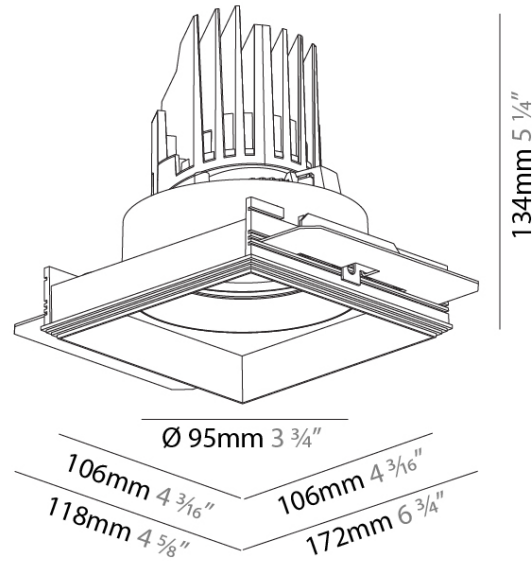

ELECTRICAL

Lamp Type: LED (Zhaga Standard)
Input Wattage (W): 13.2 (2700K) / 16.5
Total Output Wattage (W): 12 (2700K) / 15
Dimming: Tri-Mode (Non-Dimming and Phase Dimming (120Vac only) and 0-10V Dimming)
Driver Included: No
Driver Location: Recessed Housing
Driver Type: Constant Current - Universal
Driver Class: Class 2
Housing: See components
Input Voltage (V): 120 - 277
Constant Current (MA): 350

LED

Number of LEDs: 1
Color Temperature (°K): 2700 / 3000 / 3500 / 4000
Max. Delivered Lumen (lm): 850 / 950 / 1019 / 1040
Nominal Lumen (lm): 960 / 1070 / 1156 / 1180
CRI: >90 CRI
Efficiency (%): 88.5
Lamp Life (hrs): 50000
Upon Request: RGB-W Tunable White Special Color Temperature Special LED

OPTICAL

Reflector: 10
Adjustability: Rotational 355°; Tilt 30°
Upon Request: Special Beam Angles

RATINGS AND CERTIFICATIONS

Zaneen Lighting © 2021, T 1990 280-3382, F 416-247-9319, www.zaneen.com

Available for international specifications by adding "INT" at the end of the existing Model #. For assistance on 'custom' specifications, contact zteam@zaneen.com. In a constant effort to supply the best product, we reserve the right to change specifications or materials without notice. The most recent specification sheets are found at zaneen.com
IP rating: IP20