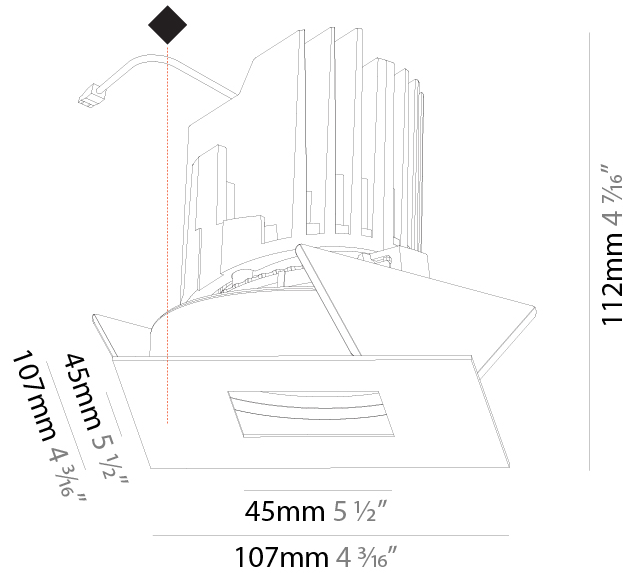

PHYSICAL

Shape: Square
Length (mm): 107
Length (in): 4 ³/₁₆"
Width (mm): 107
Width (in): 4 ³/₁₆"
Depth (mm): 112
Depth (in): 4 ⁷/₁₆"
Ceiling Thickness (mm): 10 / 12.5 / 15
Ceiling Thickness (in): 3/8 or 1/2 or 9/16
Min. Recessing Depth (mm): 130
Min. Recessing Depth (in): 5 ¹/₈"
Light Distribution: Adjustable / Downlight
Weight (kg): 0.479
Weight (lbs): 1.06
Fixture Finish: SSR / BKV / CWI / CRY / HAB / UFT / ITA / RUA / FTG / MYG / LOD / PUS / FRO / FUP / KIA / POP / BLS / SPG / MEY / GOH / GUM / CHC / COM / ABZ / JAG / OBR / MOS / ROR
Fixture Material: Aluminum Die Cast
Cut-out Measurements: 98mm / 3 7/8"

ELECTRICAL

Lamp Type: LED (Zhaga Standard)
Input Wattage (W): 13.2 / 16.5
Total Output Wattage (W): 12 / 14
Dimming: Tri-Mode (Non-Dimming and Phase Dimming (120Vac only) and 0-10V Dimming)
Driver Included: No
Driver Location: Recessed Housing
Driver Type: Constant Current - Universal
Driver Class: Class 2
Housing: See components
Input Voltage (V): 120 - 277
Constant Current (MA): 350

LED

Number of LEDs: 1
Color Temperature (°K): 2700 / 3000 / 3500 / 4000
Max. Delivered Lumen (lm): 850 / 950 / 1019 / 1040
Nominal Lumen (lm): 960 / 1070 / 1156 / 1180
CRI: >90 CRI
Lamp Life (hrs): 50000

OPTICAL

Reflector°: 10
Adjustability: Rotational 355°; Tilt 30°

RATINGS AND CERTIFICATIONS

Certified By: Certified for North American Standards
IP rating: IP20