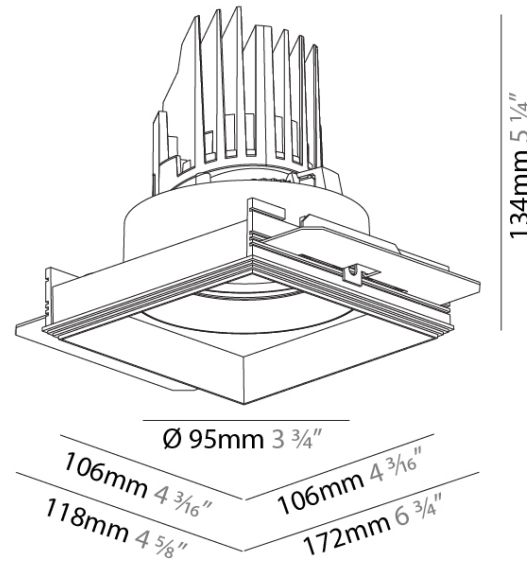

ELECTRICAL

Lamp Type: LED (Zhaga Standard)
Input Wattage (W): 16.5
Total Output Wattage (W): 14.5
Dimming: Tri-Mode (Non-Dimming and Phase Dimming (120Vac only) and 0-10V Dimming)
Driver Included: No
Driver Location: Recessed Housing
Driver Type: Constant Current - Universal
Driver Class: Class 2
Housing: See components
Input Voltage (V): 120 - 277
Constant Current (MA): 500

LED

Number of LEDs: 1
Color Temperature (°K): 2700 / 3000 / 3500 / 4000
Max. Delivered Lumen (lm): 940 / 980 / 1029 / 1050
Nominal Lumen (lm): 1386 / 1438 / 1511 / 1542
CRI: >90 CRI
Efficiency (%): 87.9 / 88.4 / 87.9
Lamp Life (hrs): 50000
Upon Request: RGB-W Tunable White Special Color Temperature Special LED

OPTICAL

Reflector: 20 / 40 / 60
Adjustability: Rotational 355°; Tilt 30°
Upon Request: Special Beam Angles

RATINGS AND CERTIFICATIONS

Zaneen Lighting Inc. © 2024, T 1-800-380-3382, F 416-247-9319, www.zaneen.com

Available for international specifications by adding "INT" at the end of the existing Model #. For assistance on 'custom' specifications, contact zteam@zaneen.com. In a constant effort to supply the best product, we reserve the right to change specifications or materials without notice. The most recent specification sheets are found at zaneen.com
IP rating: IP20