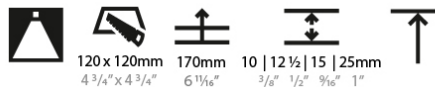

ELECTRICAL

Lamp Type: LED (Zhaga Standard)
Input Wattage (W): 15.5
Total Output Wattage (W): 14.5
Dimming: Tri-Mode (Non-Dimming and Phase Dimming (120Vac only) and 0-10V Dimming)
Driver Included: No
Driver Location: Recessed Housing
Driver Type: Constant Current - Universal
Driver Class: Class 2
Housing: See components
Input Voltage (V): 120 - 277
Constant Current (MA): 500

LED

Number of LEDs: 1
Color Temperature (°K): 2700 / 3000 / 3500 / 4000
Max. Delivered Lumen (lm): 940 / 980 / 1029 / 1050
Nominal Lumen (lm): 1386 / 1438 / 1511 / 1542
CRI: >90 CRI
Efficiency (%): 87.9 / 88.4 / 87.9
Lamp Life (hrs): 50000
Upon Request: RGB-W Tunable White Special Color Temperature Special LED

OPTICAL

Reflector: 20 / 40 / 60
Upon Request: Special Beam Angles

RATINGS AND CERTIFICATIONS

382, F 416-247-9319, www.zaneen.com
Certified by Intertek for North American Standards
IP rating: IP20