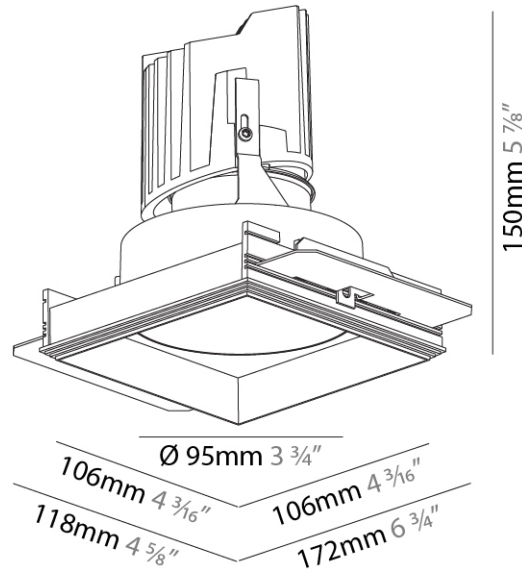

PHYSICAL

Shape: Square
Diameter (mm): 95
Diameter (in): 3 3/4
Length (mm): 106
Length (in): 4 3/16
Width (mm): 106
Width (in): 4 3/16
Depth (mm): 150
Depth (in): 5 7/8

Ceiling Thickness (mm): 10 / 12.5 / 15 / 25
Ceiling Thickness (in): 3/8 or 1/2 or 9/16 or 1

Min. Recessing Depth (mm): 170
Min. Recessing Depth (in): 6 11/16
Light Distribution: Downlight

Weight (kg): 0.705
Weight (lbs): 1.55

Fixture Finish: SSR / BKV / CWI / CRY / HAB / UFT / ITA / RUA / FTG / MYG / LOD / PUS / FRO / FUP / KIA / POP / BLS / SPG / MEY / GOH / GUM / CHC / COM / ABZ / JAG / OBR / MOS / ROR

Fixture Material: Aluminum Die Cast
Cut-out Measurements: 120mm / 4 3/4" x 120mm / 4 3/4"
Upon Request: Unique Ceiling Thickness

ELECTRICAL

Lamp Type: LED (Zhaga Standard)
Input Wattage (W): 15.5
Total Output Wattage (W): 14.5
Dimming: Tri-Mode (Non-Dimming and Phase Dimming (120Vac only) and 0-10V Dimming)

Driver Included: No
Driver Location: Recessed Housing
Driver Type: Constant Current - Universal
Driver Class: Class 2
Housing: See components
Input Voltage (V): 120 - 277
Constant Current (MA): 500

LED

Number of LEDs: 1
Color Temperature (°K): 2700 / 3000 / 3500 / 4000
Max. Delivered Lumen (lm): 940 / 980 / 1029 / 1050
Nominal Lumen (lm): 1386 / 1438 / 1511 / 1542
CRI: >90 CRI
Efficiency (%): 87.9 / 88.4 / 87.9
Lamp Life (hrs): 50000

Upon Request: RGB-W Tunable White Special Color Temperature Special LED

OPTICAL

Reflector°: 20 / 40 / 60
Upon Request: Special Beam Angles

RATINGS AND CERTIFICATIONS © 2024 ZANEEN, INC. 188-3382, F 416-247-9319, www.zaneen.com

Available for international specifications by adding 'INT' at the end of the existing Model #. For assistance on 'custom' specifications, contact zteam@zaneen.com. In a constant effort to supply the best product, we reserve the right to change specifications or materials without notice. The most recent specification sheets are found at zaneen.com IP rating: IP20