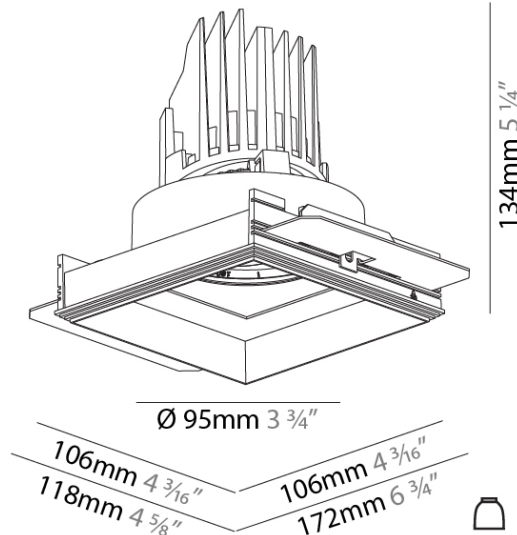

ELECTRICAL

Lamp Type: LED (Zhaga Standard)
Input Wattage (W): 15.5
Total Output Wattage (W): 14.5
Dimming: Tri-Mode (Non-Dimming and Phase Dimming (120Vac only) and 0-10V Dimming)
Driver Included: No
Driver Location: Recessed Housing
Driver Type: Constant Current - Universal
Driver Class: Class 2
Housing: See components
Input Voltage (V): 120 - 277
Constant Current (MA): 500

LED

Number of LEDs: 1
Color Temperature (°K): 2700 / 3000 / 3500 / 4000
Max. Delivered Lumen (lm): 940 / 980 / 1029 / 1050
Nominal Lumen (lm): 1386 / 1438 / 1511 / 1542
CRI: >90 CRI
Efficiency (%): 87.9 / 88.4 / 87.9
Lamp Life (hrs): 50000
Upon Request: RGB-W Tunable White Special Color Temperature
Special LED

OPTICAL

Reflector: 20 / 40 / 60
Adjustability: Rotational 355°; Tilt 30°
Upon Request: Special Beam Angles

RATINGS AND CERTIFICATIONS

Available for international specifications by adding "INT" at the end of the existing Model #. For assistance on 'custom' specifications, contact zteam@zaneen.com. In a constant effort to supply the best product, we reserve the right to change specifications or materials without notice. The most recent specification sheets are found at zaneen.com

IP rating: IP20